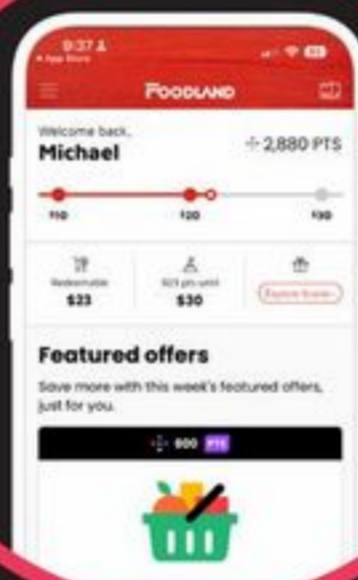

special OFFER

Extended offer for 4+ weeks

Scene

1000 PTS = \$10 in FREE groceries

Scene **MEMBER PRICING**

Reduced pricing for Scene+ members

Weekly personalized offers

Love it.
Or it's free.

FROZEN & DAIRY

4.49 SMART ONES Entrées selected 241-263 g

3.99 KELLOGG'S Eggo Waffles selected 270-280 g or PILLSBURY Toaster Strudel 326 g

2.99 MINUTE MAID Frozen Orange Juice 295 mL

1.99 with Scene+ Card
2.99 without Scene+ Card
SWANSON Meat Pies 200 g