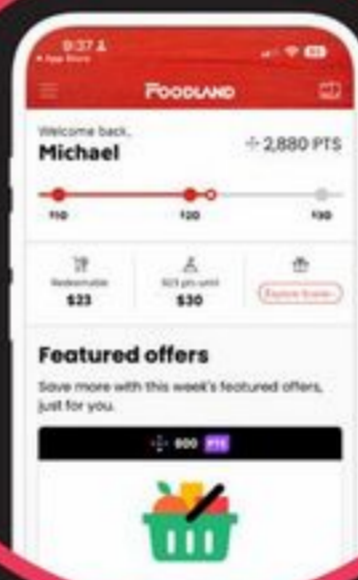

900+ ITEMS ARE PRICE LOCKED OR AT NEW LOWERED PRICES

Look for these symbols while you shop

PRICE LOCK

BUDGET HELPERS!

Helping our communities with their groceries

WEEKLY SPECIAL

Spotlight on weekly specials

BUY MORE SAVE MORE

Save when you stock up on more

SAVE this week

Amazing limited-time price

special OFFER

Extended offer for 4+ weeks

Scene

1000 PTS = \$10 in FREE groceries

Scene **MEMBER PRICING**

Reduced pricing for Scene+ members

Weekly personalized offers

Love it.
Or it's free.

FROZEN & DAIRY

200 PTS
when you buy 2

11.99
P.F. CHANG'S or
BERTOLLI Frozen
Meals 624 g

50 PTS
when you buy 1